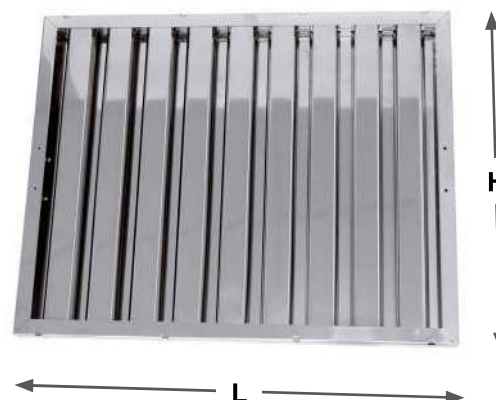

HOOD FILTERS

Made in stainless steel AISI 304 (EN 1.4301)

CODE	DIMENSION (LxH)	PRICE EURO
FI4035SS	400x350x21	46,00
FI4040SS	400x400x21	48,00
FI4050SS	400x500x21	49,00
FI5040SS	500x400x21	49,00
FI5050SS	500x500x21	50,00

Made in stainless steel AISI 430 (EN 1.4016)

CODE	DIMENSION (LxH)	PRICE EURO
FI4035ST	400x350x21	40,00
FI4040ST	400x400x21	42,00
FI4050ST	400x500x21	43,00
FI5040ST	500x400x21	43,00
FI5050ST	500x500x21	44,00

Made in stainless steel AISI 304 (EN 1.4301)

CODE	DIMENSION (LxH)	PRICE EURO
FA4035SS	400x350x27	47,00
FA4040SS	400x400x27	49,00
FA4050SS	400x500x27	50,00
FA5040SS	500x400x27	50,00
FA5050SS	500x500x27	52,00

Made in stainless steel AISI 430 (EN 1.4016)

CODE	DIMENSION (LxH)	PRICE EURO
FA4035ST	400x350x27	41,00
FA4040ST	400x400x27	43,00
FA4050ST	400x500x27	44,00
FA5040ST	500x400x27	44,00
FA5050ST	500x500x27	46,00