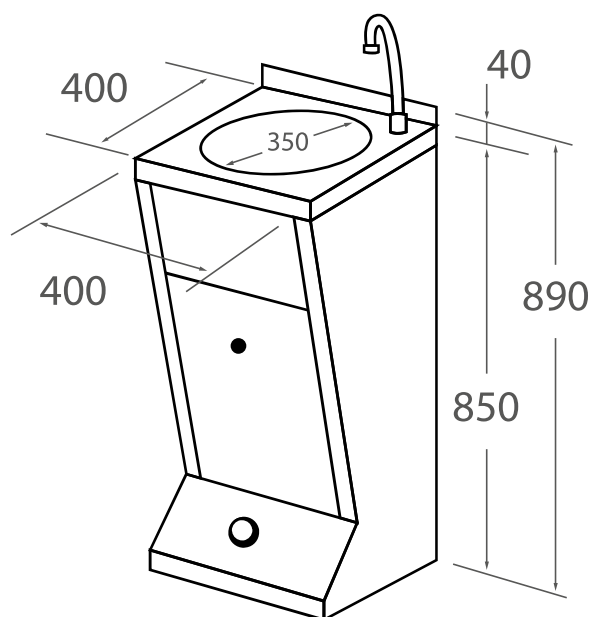

KNEE OPERATED WASH HAND BASINS

CODE	DESCRIPTION	DIMENSION (mm)	PRICE EURO
LMG400	<p>All our wash basins are made of stainless steel and are complete of:</p> <ul style="list-style-type: none"> - knee operated single water control switch - swivelling spout - sprayer hose - drain plug 1" 1/2 	<p>Overall dimensions: mm 400x295x180 h</p> <p>Bowl dimensions: mm 345x250x110 h</p>	210,00

CODE	DESCRIPTION	DIMENSION (mm)	PRICE EURO
LMG440	<p>All our wash basins are made of stainless steel and are complete of:</p> <ul style="list-style-type: none"> - knee operated single water control switch - swivelling spout - sprayer hose - drain plug 1" 1/2 	<p>Overall dimensions: mm 400x400x180 h</p> <p>Bowl dimensions: mm 360x130 h</p>	250,00

FOOT OPERATED WASH HAND BASINS

CODE	DESCRIPTION	DIMENSION (mm)	PRICE EURO
LMPCOL	Free standing foot operated wash hand basin made of stainless steel complete of: -foot operated hot/cold mixer tap; -swivelling spout; -sprayer hose; -drain plug 1" 1/2	Overall dim: mm 400x400x890 h Bowl dimensions: mm 360x130 h	460,00

KIT FOR WASH HAND BASIN

CODE	DESCRIPTION	PRICE EURO
------	-------------	------------

KITCR

Kit for foot operated wash hand basin composed of:

- **TEMMONCR**: timed tap with flange 1/2" F 5÷10 seconds
- **FLS1000FF**: hose covered with s/s sleeve length 1000 mm - 1/2" F-F
- **CAGR200**: spout L 200 mm
- **PIPL50**: drain plug diam. 1 1/2" made of plastic