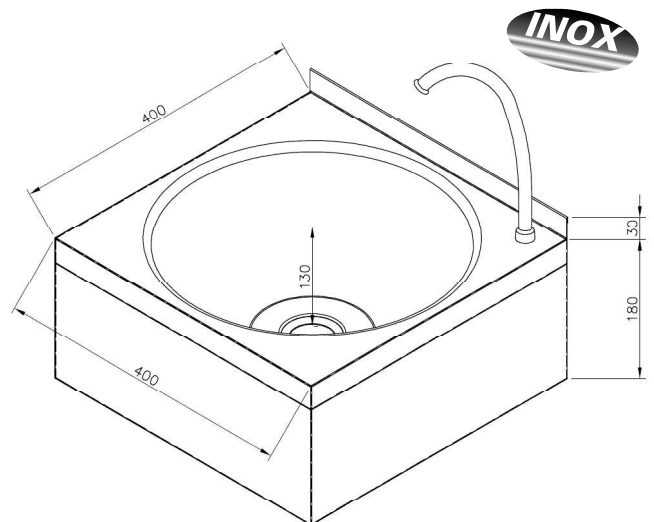

KNEE OPERATED WASH HAND BASINS

CODE	DESCRIPTION	DIMENSION (mm)	PRICE EURO
LMG400	<p>All our wash basins are made of stainless steel and are complete of:</p> <ul style="list-style-type: none"> - knee operated single water control switch - swivelling spout - sprayer hose - drain plug 1" 1/2 	<p>Overall dimensions: mm 400x295x180 h</p> <p>Bowl dimensions: mm 345x250x110 h</p>	210,00

CODE	DESCRIPTION	DIMENSION (mm)	PRICE EURO
LMG440	<p>All our wash basins are made of stainless steel and are complete of:</p> <ul style="list-style-type: none"> - knee operated single water control switch - swivelling spout - sprayer hose - drain plug 1" 1/2 	<p>Overall dimensions: mm 400x400x180 h</p> <p>Bowl dimensions: mm 360x130 h</p>	250,00

FOOT OPERATED WASH HAND BASINS

CODE	DESCRIPTION	DIMENSION (mm)	PRICE EURO
LMPCOL	Free standing foot operated wash hand basin made of stainless steel complete of: -foot operated hot/cold mixer tap; -swivelling spout; -sprayer hose; -drain plug 1" 1/2	Overall dim: mm 400x400x890 h Bowl dimensions: mm 360x130 h	460,00

70,00

CODE	DESCRIPTION	PRICE EURO
------	-------------	------------

KITLAV

Kit for knee operated wash hand basin composed of:

- **TEMMON**: single water mixer switch 1 inlet - 1 outlet
- **FLS500FF**: hose covered with s/s sleeve length 500 mm - 1/2" F-F
- **CAGR200**: spout L 200 mm
- **PIPL50**: drain plug diam. 1 1/2" made of plastic