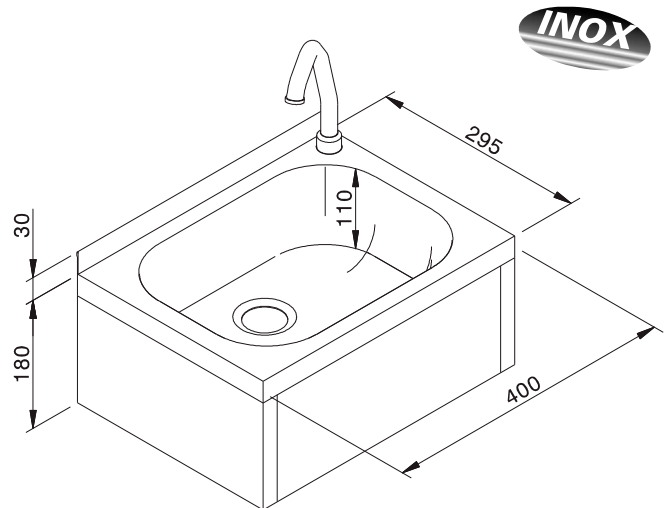

KNEE OPERATED WASH HAND BASINS

CODE	DESCRIPTION	DIMENSION (mm)	PRICE EURO
LMG400	<p>All our wash basins are made of stainless steel and are complete of:</p> <ul style="list-style-type: none"> - knee operated single water control switch - swivelling spout - sprayer hose - drain plug 1" 1/2 	<p>Overall dimensions: mm 400x295x180 h</p> <p>Bowl dimensions: mm 345x250x110 h</p>	210,00

CODE	DESCRIPTION	DIMENSION (mm)	PRICE EURO
LMG440	<p>All our wash basins are made of stainless steel and are complete of:</p> <ul style="list-style-type: none"> - knee operated single water control switch - swivelling spout - sprayer hose - drain plug 1" 1/2 	<p>Overall dimensions: mm 400x400x180 h</p> <p>Bowl dimensions: mm 360x130 h</p>	250,00

FOOT OPERATED WASH HAND BASINS

CODE	DESCRIPTION	DIMENSION (mm)	PRICE EURO
LMPCOL	Free standing foot operated wash hand basin made of stainless steel complete of: -foot operated hot/cold mixer tap; -swivelling spout; -sprayer hose; -drain plug 1" 1/2	Overall dim: mm 400x400x890 h Bowl dimensions: mm 360x130 h	460,00

70,00

CODE	DESCRIPTION	PRICE EURO
------	-------------	------------

KITLAV

Kit for knee operated wash hand basin composed of:

- **TEMMON**: single water mixer switch 1 inlet - 1 outlet
- **FLS500FF**: hose covered with s/s sleeve length 500 mm - 1/2" F-F
- **CAGR200**: spout L 200 mm
- **PIPL50**: drain plug diam. 1 1/2" made of plastic